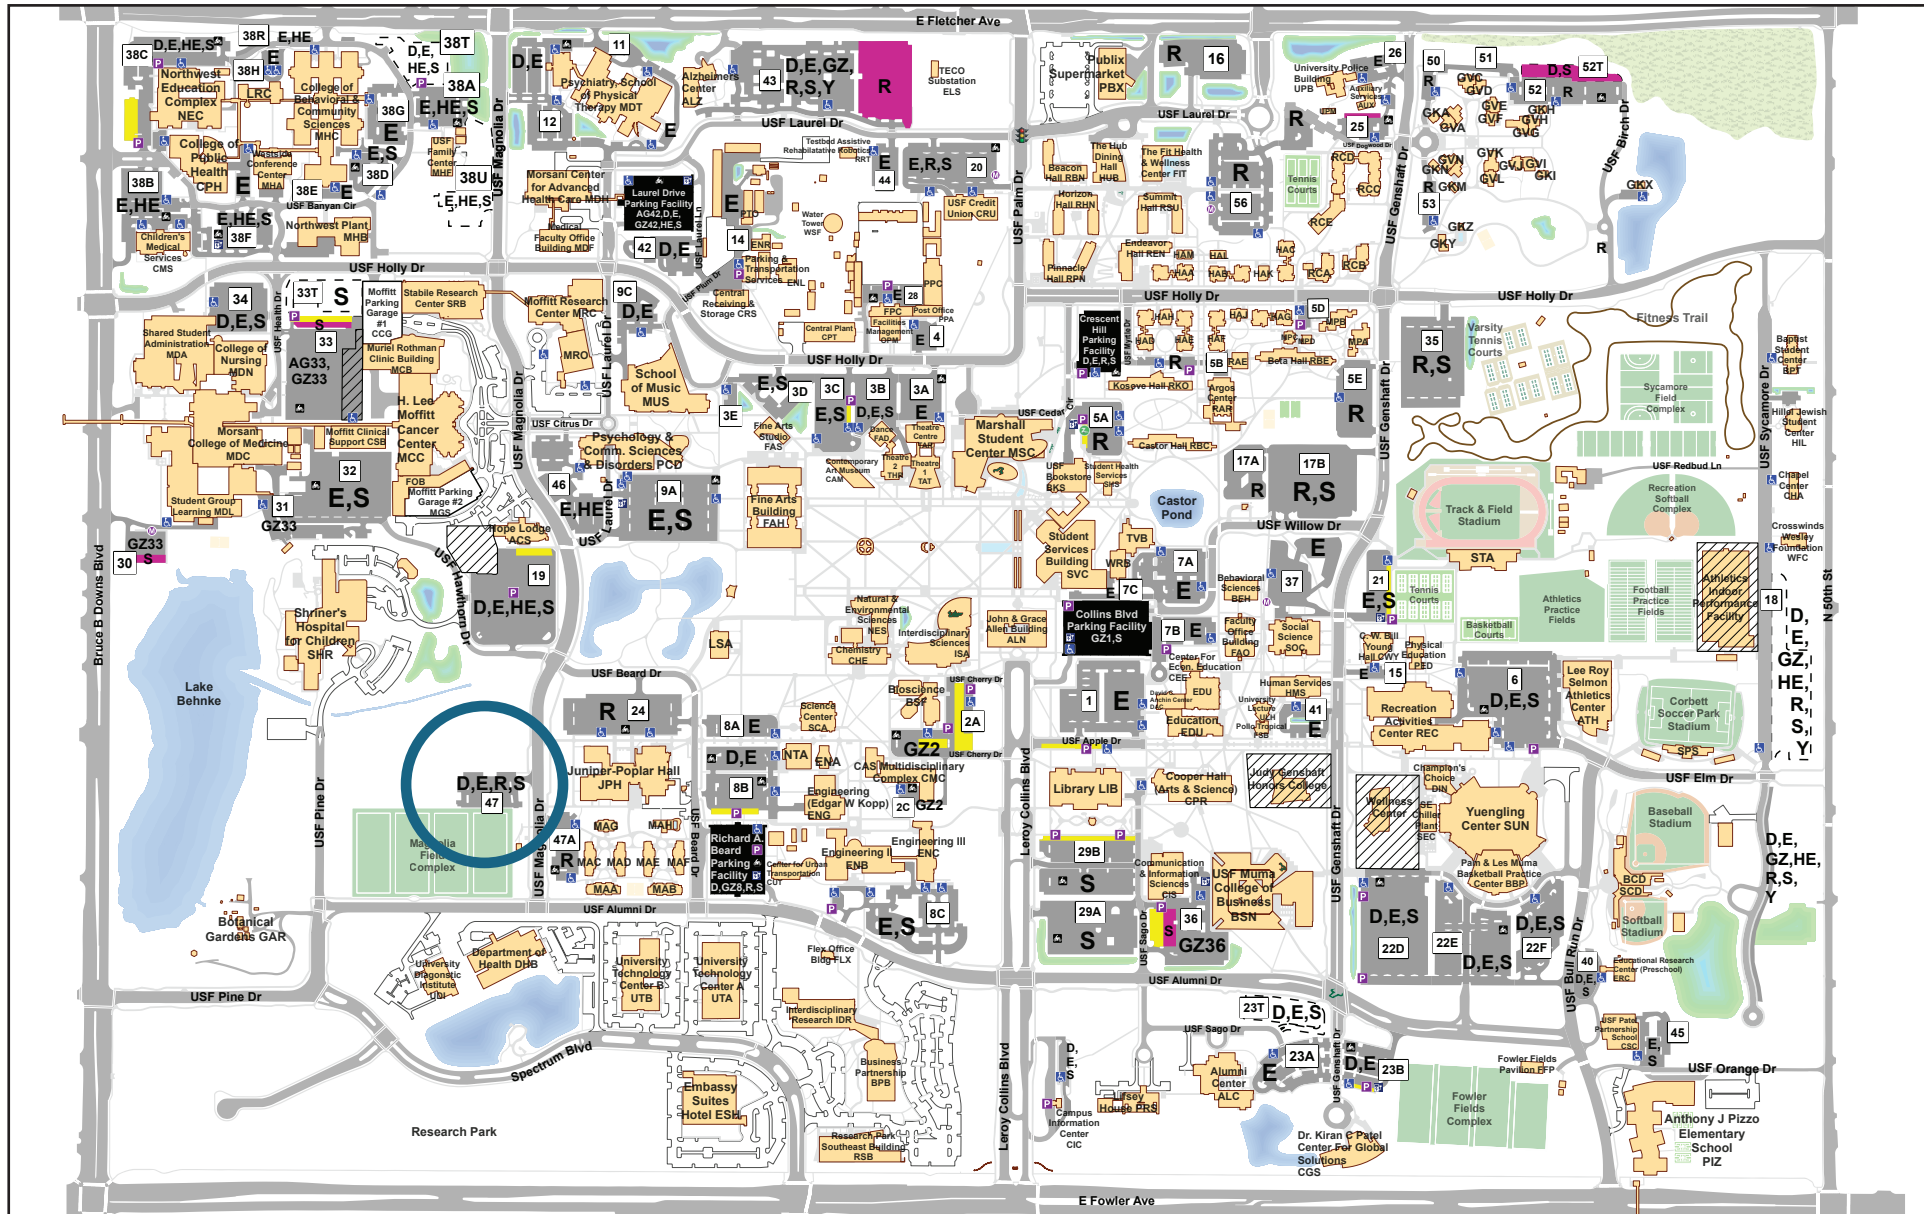

# TAMPA CAMPUS PARKING MAP

Map updated May 16, 2022

- S - Non-Resident Student
- R - Resident Student
- Y - Park-n-Ride / Alumni
- GZ - Gold Zone Staff
- E - Staff
- D - Daily/Visitor Parking
- AG33, HE, and AG42 - Moffitt Employee

- Designated Parking
- Timed Spaces
- ParkMobile use in D spaces
- Motorcycle Parking
- Disabled Parking
- Electric Car Charging Station
- Metered Parking
- Zipcar Vehicles
- Permit Pay Station

Note: This map and all parking designations are subject to change. For the most up-to-date information, please see [usf.edu/parking](http://usf.edu/parking)