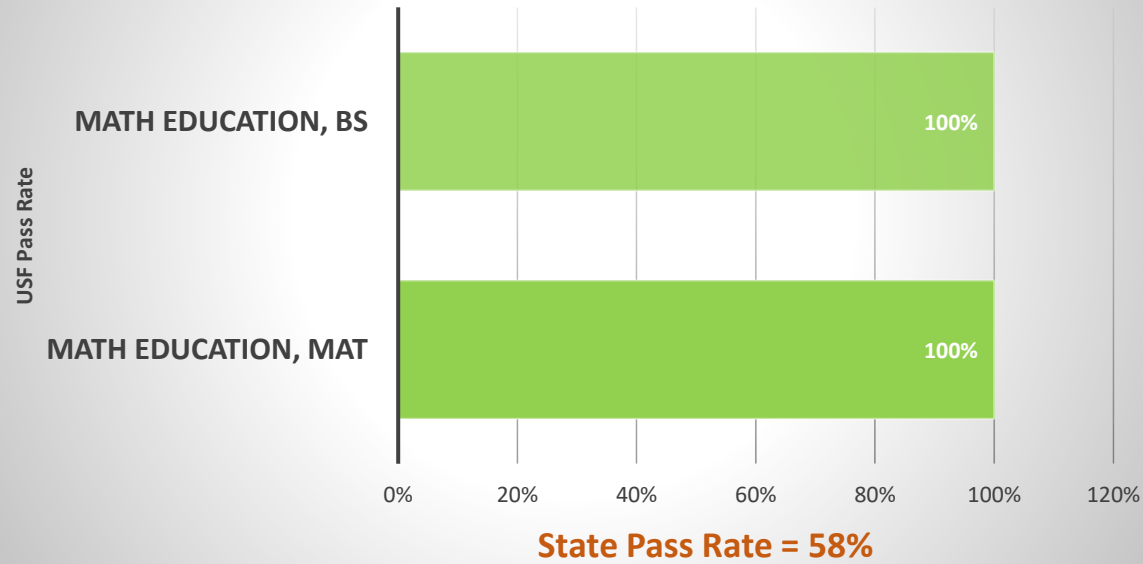

USF INITIAL TEACHER PREPARATION COMPLETERS 2021-22 FTCE RESULTS VS. STATE RESULTS AT-A-GLANCE

FTCE Subject Area Exam, Secondary Math Education USF/State Pass Rates 2021/22