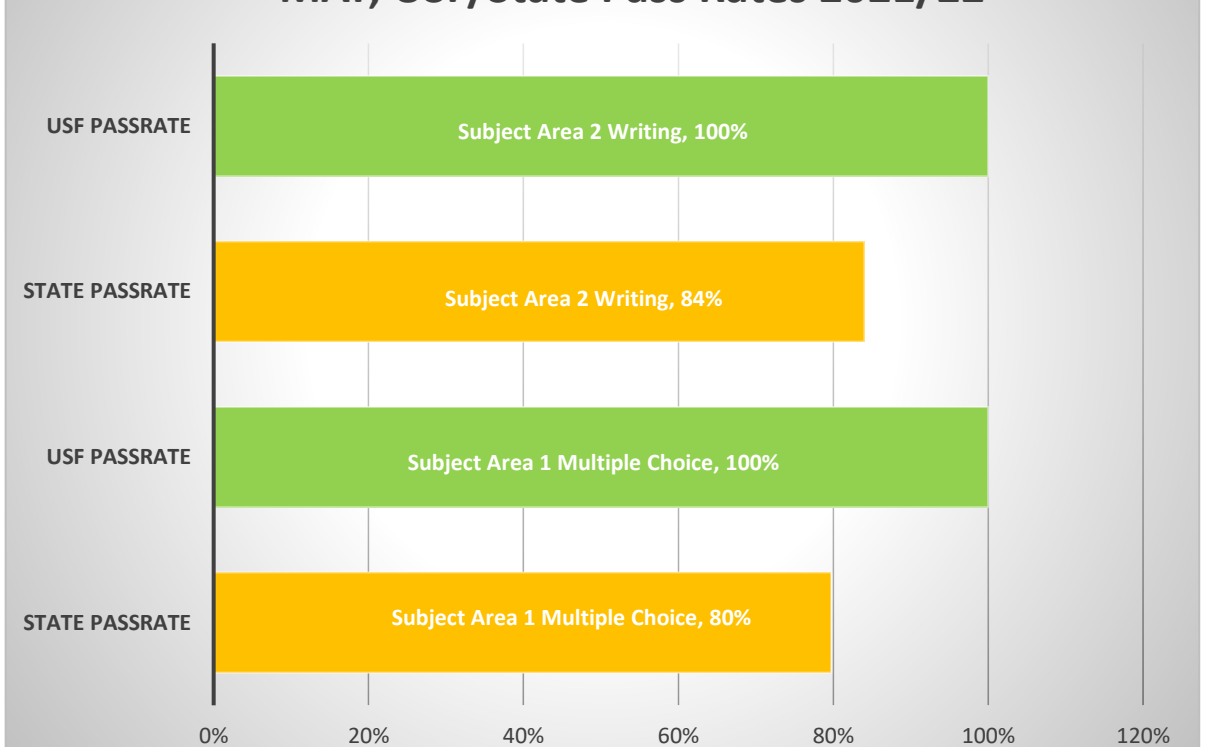

FTCE Subject Area Exam, English Education, MAT; USF/State Pass Rates 2021/22