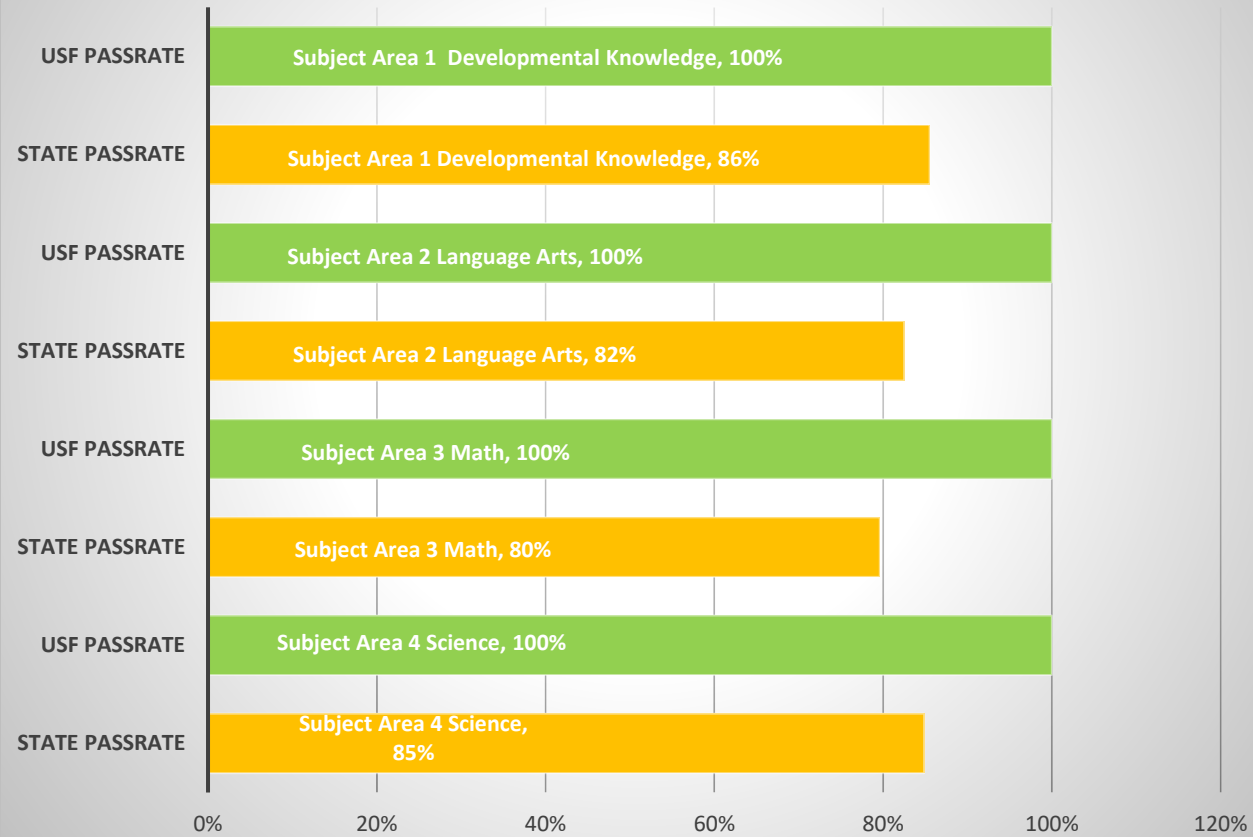

USF INITIAL TEACHER PREPARATION COMPLETERS 2021-22 FTCE RESULTS VS. STATE RESULTS AT-A-GLANCE

FTCE Professional Education Exam, USF/State Pass Rates 2021/22

STATE PASS RATE = 91%

USF INITIAL TEACHER PREPARATION COMPLETERS 2021-22 FTCE RESULTS VS. STATE RESULTS AT-A-GLANCE

FTCE Subject Area Exam, Early Childhood Education, BS; USF/State Pass Rates 2021/22

FTCE Subject Area Exam, Foreign Language Education, MAT; USF/State Pass Rates 2021/22

USF INITIAL TEACHER PREPARATION COMPLETERS 2021-22 FTCE RESULTS VS. STATE RESULTS AT-A-GLANCE