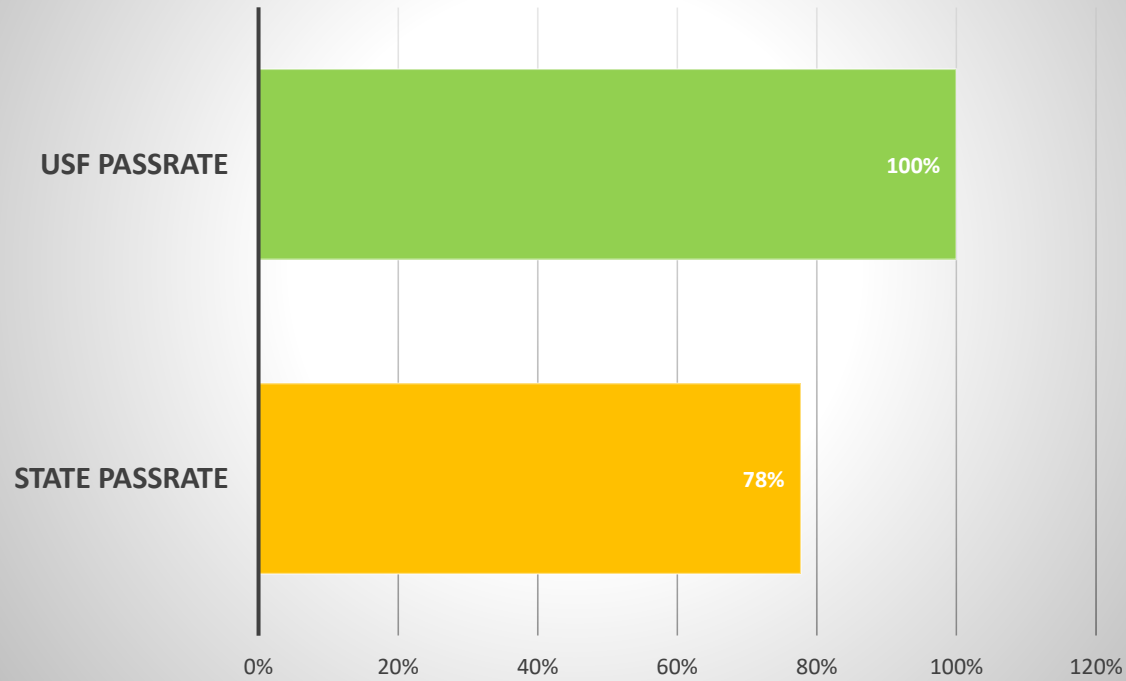

USF INITIAL TEACHER PREPARATION COMPLETERS 2021-22 FTCE RESULTS VS. STATE RESULTS AT-A-GLANCE

FTCE Subject Area Exam, Physical Education BS; USF/State Pass Rates 2021/22