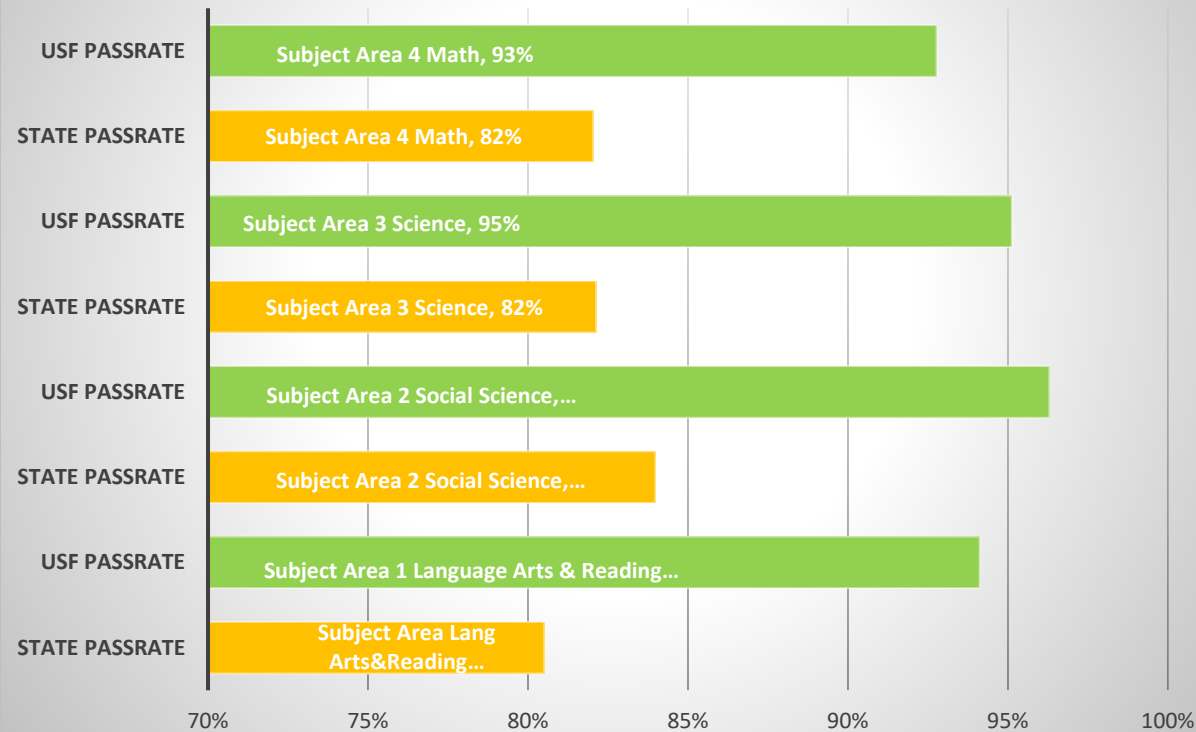

FTCE Subject Area Exam, Early Childhood Education, BS; USF/State Pass Rates 2021/22

FTCE Subject Area Exam, Foreign Language Education, MAT; USF/State Pass Rates 2021/22

USF INITIAL TEACHER PREPARATION COMPLETERS 2021-22 FTCE RESULTS VS. STATE RESULTS AT-A-GLANCE

FTCE Subject Area Exam, Elementary Education, BS; USF/State Pass Rates 2021/22

FTCE Subject Area Exam, Elementary Education, MAT; USF/State Pass Rates 2021/22

USF INITIAL TEACHER PREPARATION COMPLETERS 2021-22 FTCE RESULTS VS. STATE RESULTS AT-A-GLANCE