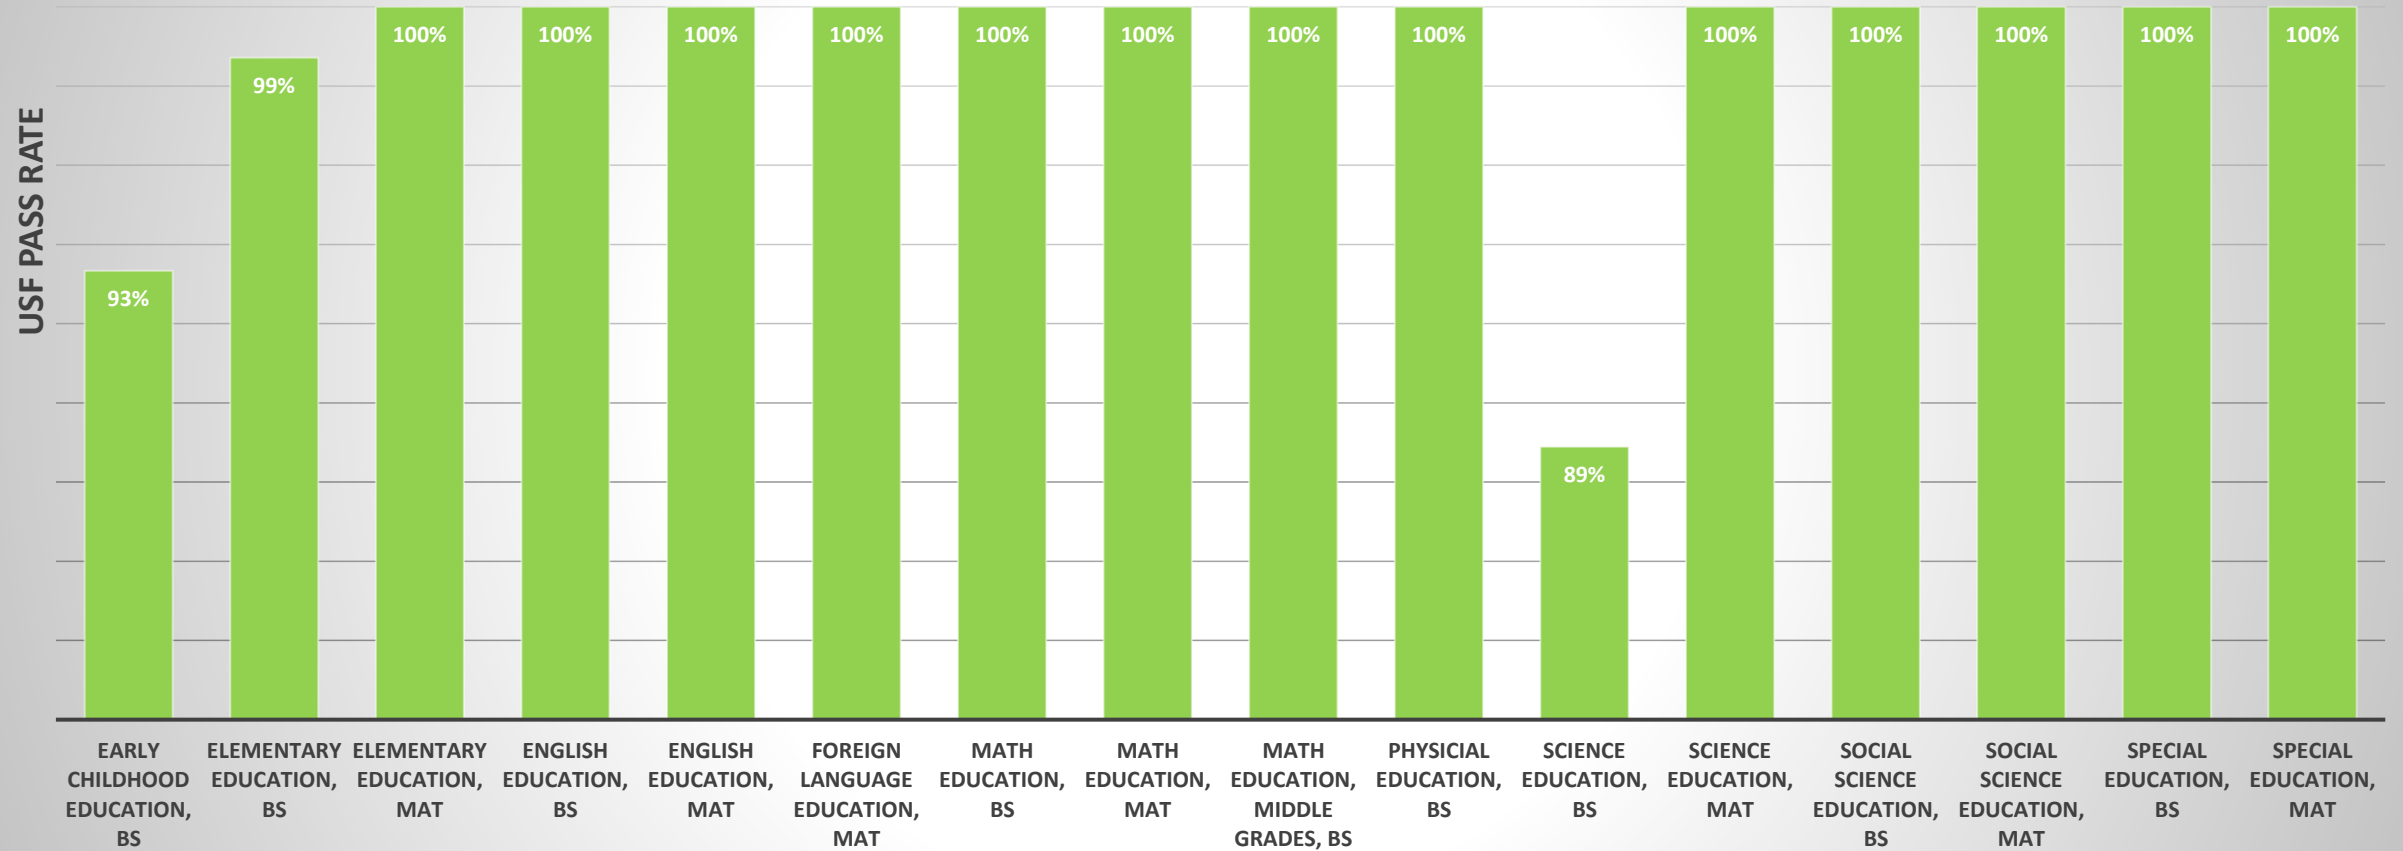

USF INITIAL TEACHER PREPARATION COMPLETERS 2021-22 FTCE RESULTS VS. STATE RESULTS AT-A-GLANCE

FTCE Professional Education Exam, USF/State Pass Rates 2021/22

STATE PASS RATE = 91%

USF INITIAL TEACHER PREPARATION COMPLETERS 2021-22 FTCE RESULTS VS. STATE RESULTS AT-A-GLANCE