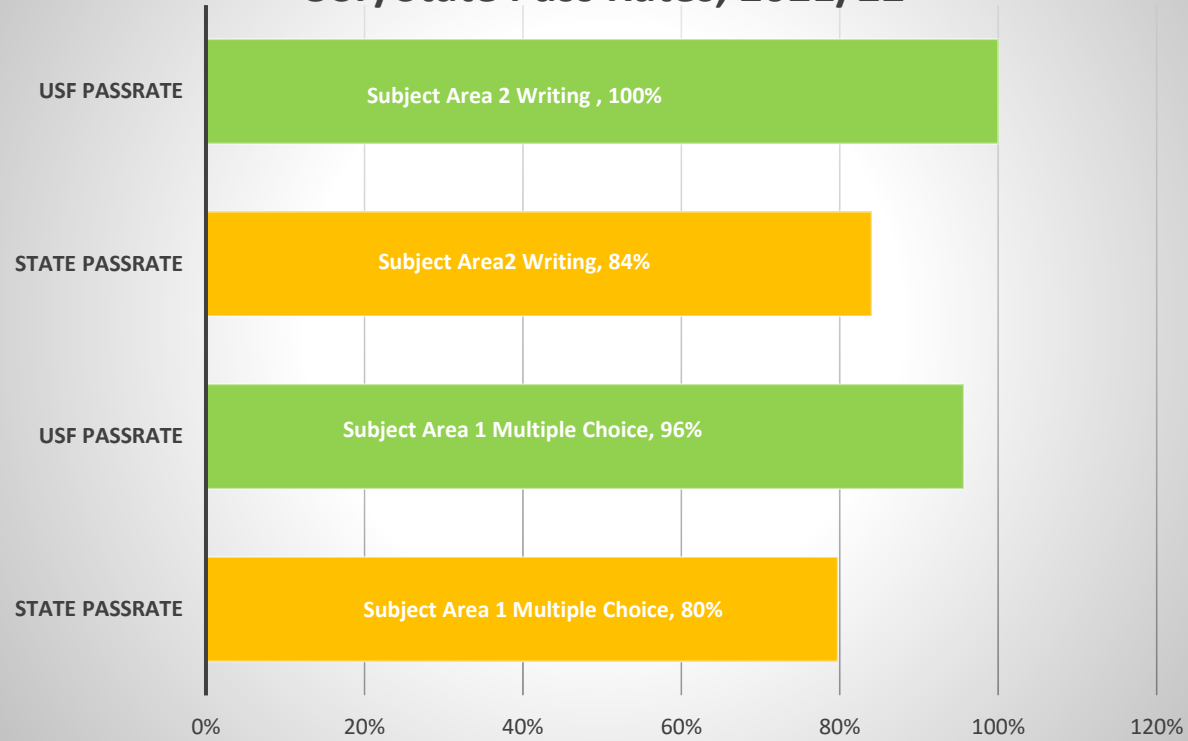

USF INITIAL TEACHER PREPARATION COMPLETERS 2021-22 FTCE RESULTS VS. STATE RESULTS AT-A-GLANCE

FTCE Subject Area Exam, English Education, BS USF/State Pass Rates, 2021/22