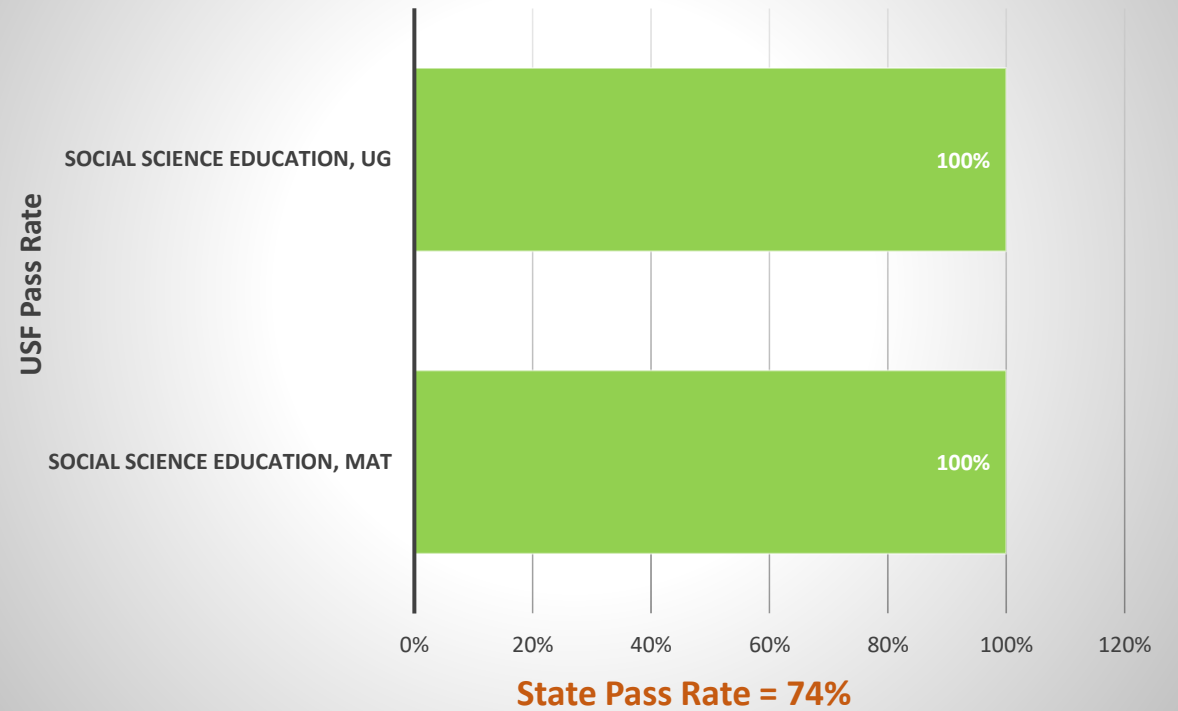

FTCE Subject Area Exam Social Science Education USF/State Pass Rates 2021/22