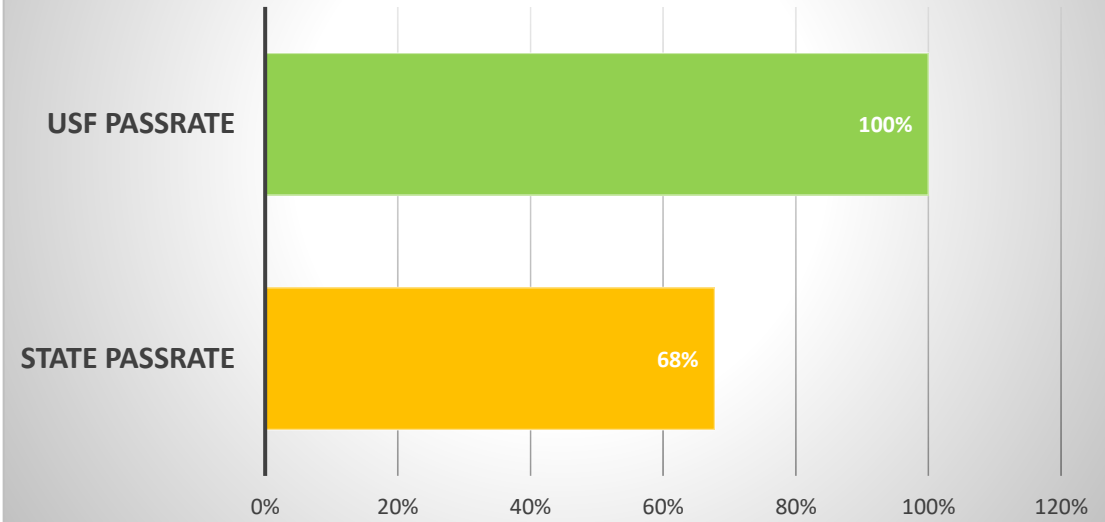

FTCE Subject Area Exam, Middle Grades Math Education BS; USF State Pass Rates 2021/22