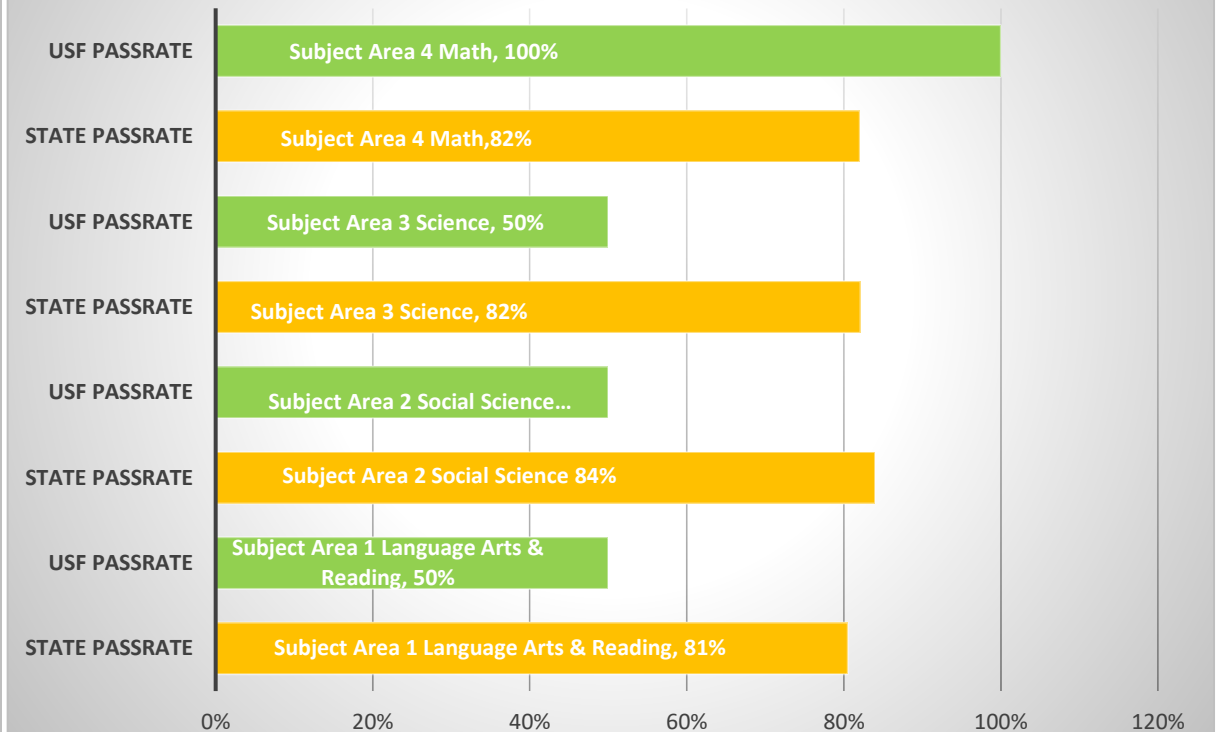

FTCE Subject Area Exam, Early Childhood Education, BS; USF/State Pass Rates 2021/22

FTCE Subject Area Exam, Foreign Language Education, MAT; USF/State Pass Rates 2021/22

USF INITIAL TEACHER PREPARATION COMPLETERS 2021-22 FTCE RESULTS VS. STATE RESULTS AT-A-GLANCE

FTCE Subject Area Exam, Elementary Education, BS; USF/State Pass Rates 2021/22

FTCE Subject Area Exam, Elementary Education, MAT; USF/State Pass Rates 2021/22

USF INITIAL TEACHER PREPARATION COMPLETERS 2021-22 FTCE RESULTS VS. STATE RESULTS AT-A-GLANCE