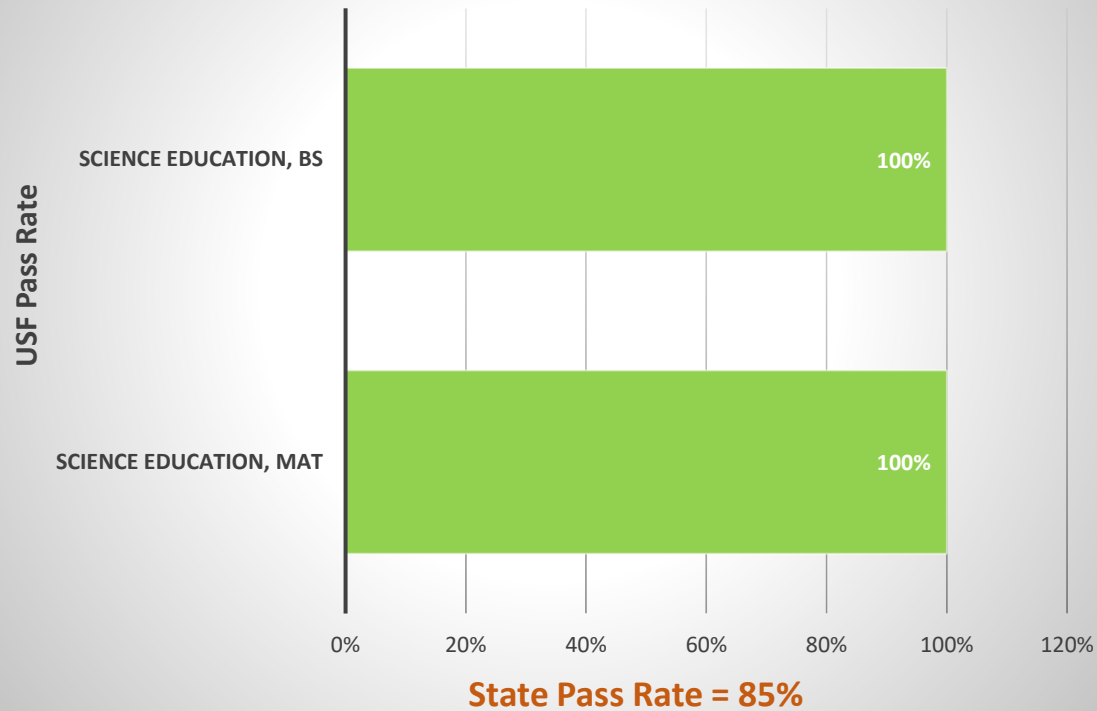

USF INITIAL TEACHER PREPARATION COMPLETERS 2021-22 FTCE RESULTS VS. STATE RESULTS AT-A-GLANCE

FTCE Subject Area Exam, Science Education USF/State Pass Rates 2021/22