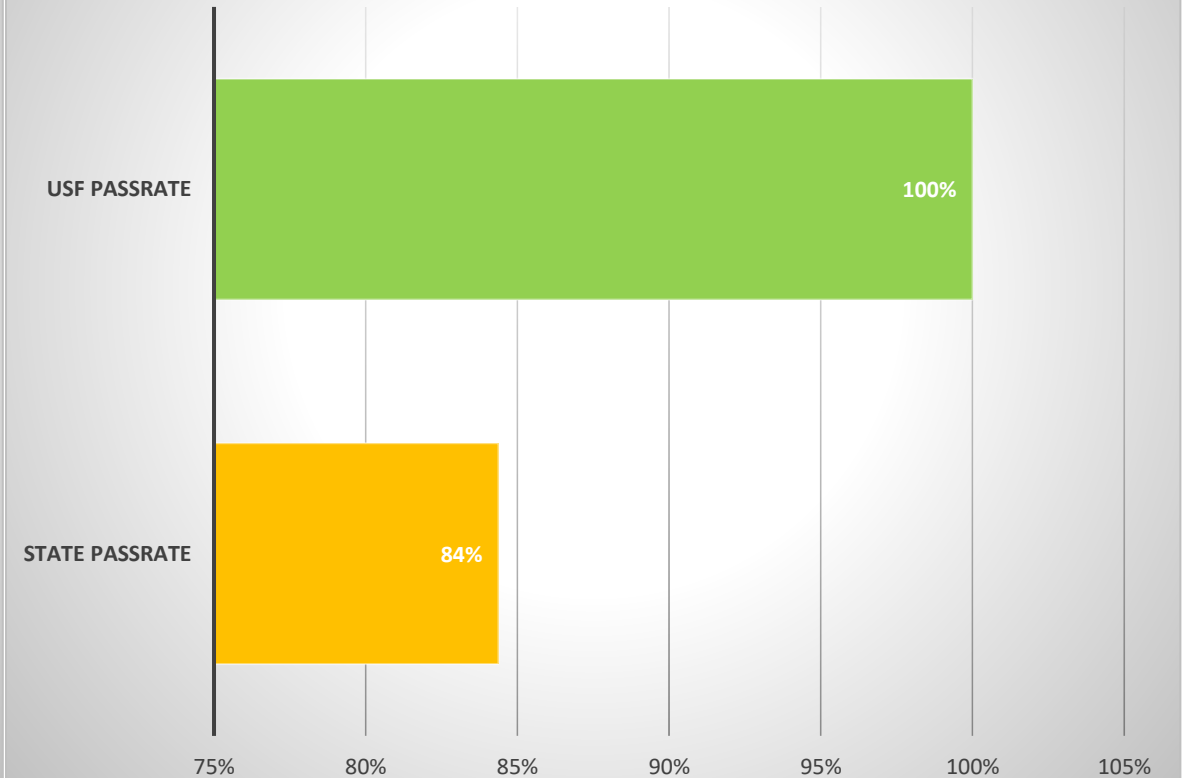

USF INITIAL TEACHER PREPARATION COMPLETERS 2021-22 FTCE RESULTS VS. STATE RESULTS AT-A-GLANCE

FTCE Professional Education Exam, USF/State Pass Rates 2021/22

STATE PASS RATE = 91%

USF INITIAL TEACHER PREPARATION COMPLETERS 2021-22 FTCE RESULTS VS. STATE RESULTS AT-A-GLANCE

FTCE Subject Area Exam, Early Childhood Education, BS; USF/State Pass Rates 2021/22

FTCE Subject Area Exam, Foreign Language Education, MAT; USF/State Pass Rates 2021/22

USF INITIAL TEACHER PREPARATION COMPLETERS 2021-22 FTCE RESULTS VS. STATE RESULTS AT-A-GLANCE